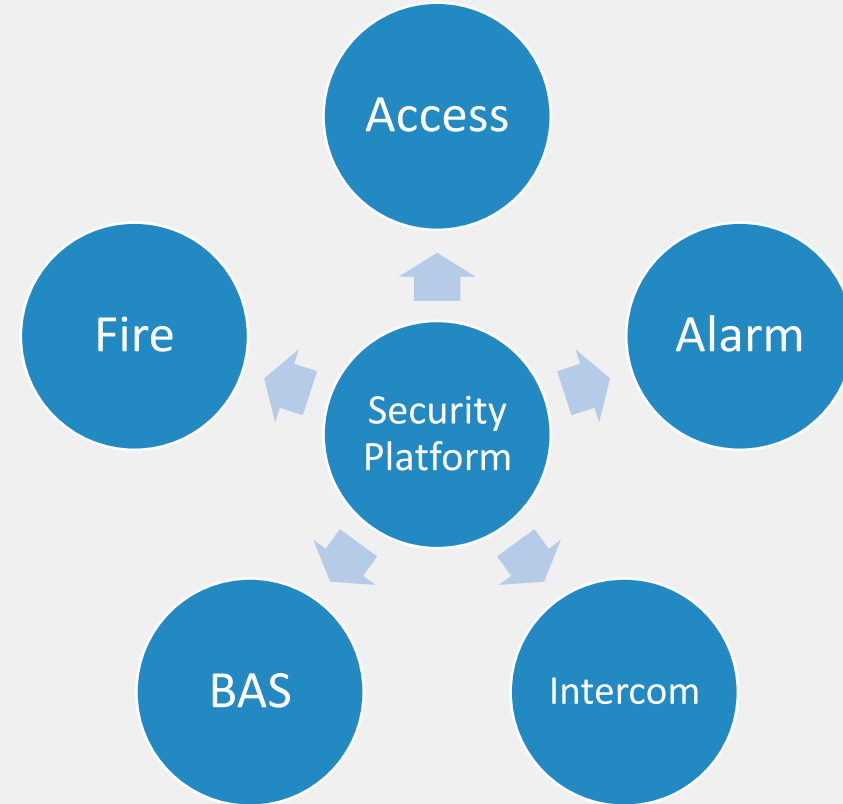

TV Wall

- **Seamless Display**
- Scalable to **Any Size**
- **Wide Viewing Angle**
- Low Maintenance Cost – **Front Module Replacement**
- Low Space Occupation – **Only 10cm Thickness**
- Long Service Life – **100,000 Hours Life**
- P1.2, P1.4, P1.6, P1.8 optional